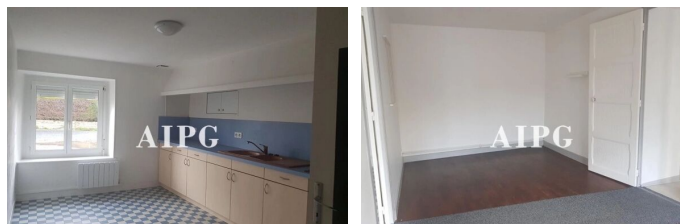

YOUR CONTACT
A.I.P.G.
Tél. : 02 96 79 11 66
aipg@orange.fr
www.aipg.fr
1 Rue Pierre et Marie Curie
22590 PORDIC

AIPG PORDIC
Offre de : Vente
Référence : V8321
Date de l'annonce : 12/11/2025

Stone house for sale in the center of Ploufragan. - 171 600 €

Exclusive

22440 Ploufragan

DESCRIPTION

Exclusively listed, charming stone house on a 226 sqm plot located in the heart of the town center, within easy reach of shops and schools. It comprises: an entrance hall, fitted kitchen, living/dining room, one bedroom, shower room, and WC. Upstairs: a mezzanine, two bedrooms with built-in wardrobes, and a separate WC. Contact us now to arrange a viewing and discover the potential of this lovely home.